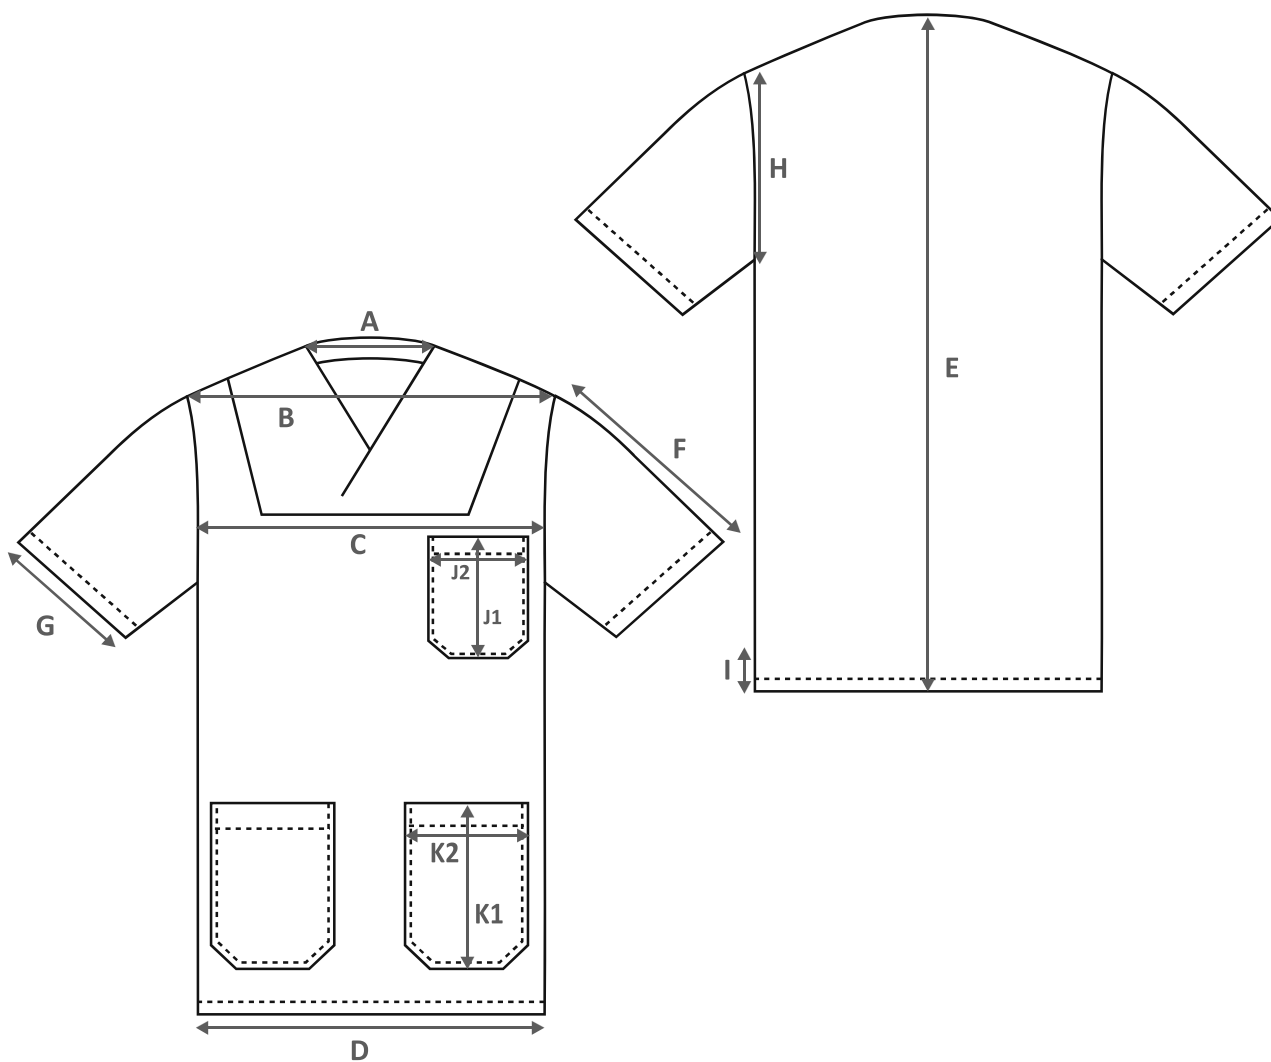

Article No: 1600

Name: Unisex Scrub Shirt

Size	XS-5XL
Fabric	175gsm, 52/48 Poly Cotton
Care Label	  
Carton Size	L:40 x W:33 x H:27 cm
Weight	GW: 10.75kg - NW: 9.75kg (Size L)
Carton Packing	40 Pcs.

M.S TEXTILEHANDEL E.K

STANDARD UNISEX SCRUB SHIRT

ITEM: UNISEX SCRUB SHIRT
ALL MEASUREMENT IN CMS

ARTICLE 1600
Date: 11-08-2021

DESCRIPTION		XXS	XS	S	M	L	XL	2XL	3XL	4XL	5XL	6XL
NECK WIDTH	A	13	14	15	15.5	16.5	17	17.5	18	19	20	21
ACROSS SHOULDER	B	38	40	42	44	46	49	51	54	56	58	60
CHEST	C	49	52	55	58	61	65	69	73	77	81	85
BOTTOM	D	49	52	55	58	61	65	69	73	77	81	85
LENGTH HPS	E	71	78	75	75	77	77	79	82	83	84	85
SLEEVE LENGTH FROM SHOULDER	F	23	23.5	24	24	25	26	27	28	28.5	28.5	28.5
CUFF WIDTH	G	18	19	20	21	22	22.5	23.5	25	26	27	27
ARM HOLL	H	24	25	26	27	28	29	30	31	32	33	34
SIDE SLIT	I	10	10	10	10	10	10	10	10	10	10	10
CHEST POCKET L*W	J1*J2	13*12.5	13*12.5	13*12.5	13*12.5	13*12.5	13*12.5	13*12.5	13*12.5	13*12.5	13*12.5	13*12.5
POCKET L*W	K1*K2	17.5*15.5	17.5*15.5	17.5*15.5	17.5*15.5	17.5*15.5	17.5*15.5	17.5*15.5	17.5*15.5	17.5*15.5	17.5*15.5	17.5*15.5