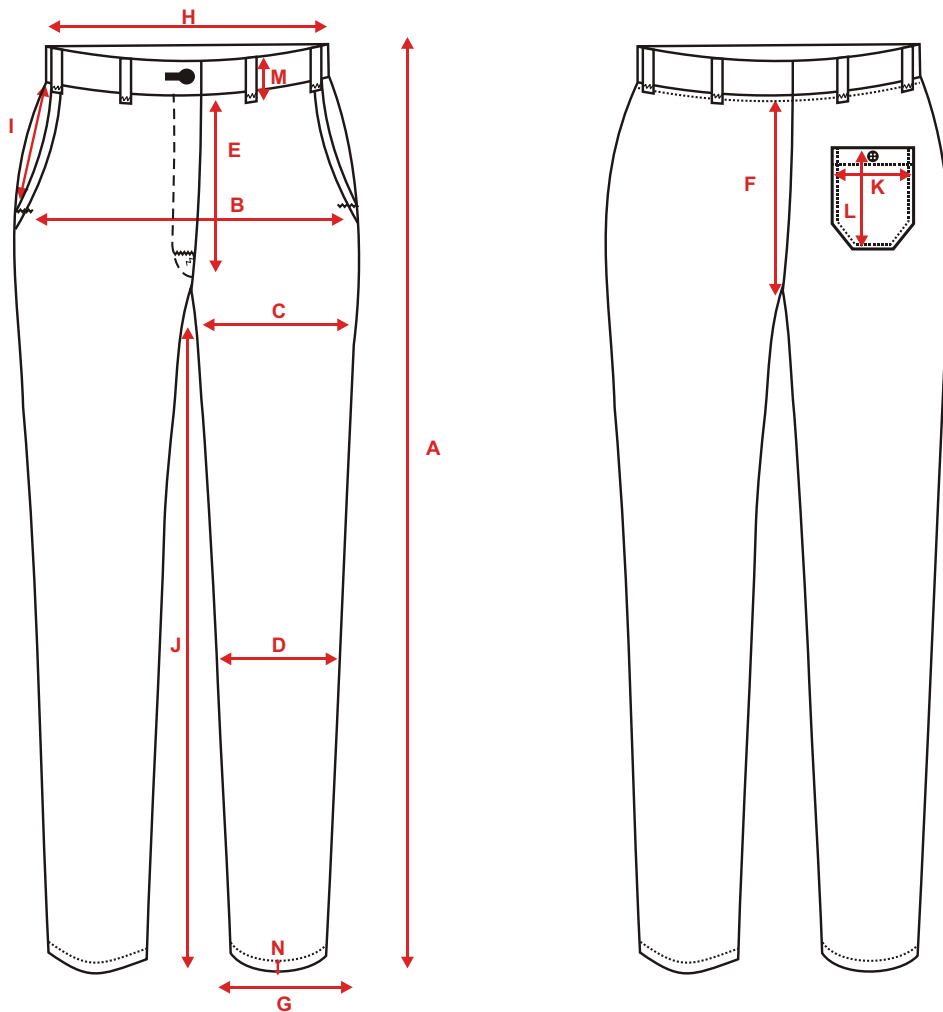

Ladies Chef Trouser (Pepita Black/White)

Article No: **1100D**

Size	XS-5XL
Fabric	240gsm, 100% Baumwolle / Cotton Dyed Yarn
Care Label	  
Carton Size	L:53 x W:37 x H:24 cm
Weight	GW: 8.50kg - NW: 7.40kg (Size L)
Carton Packing	16 Pcs.

Chef's Trouser (Pepita Black/White)

Article No: **1100**

Size	XS-5XL
Fabric	240gsm, 100% Baumwolle / Cotton Dyed Yarn
Care Label	  
Carton Size	L:53 x W:37 x H:24 cm
Weight	GW: 8.60kg - NW: 7.50kg (Size L)
Carton Packing	16 Pcs.