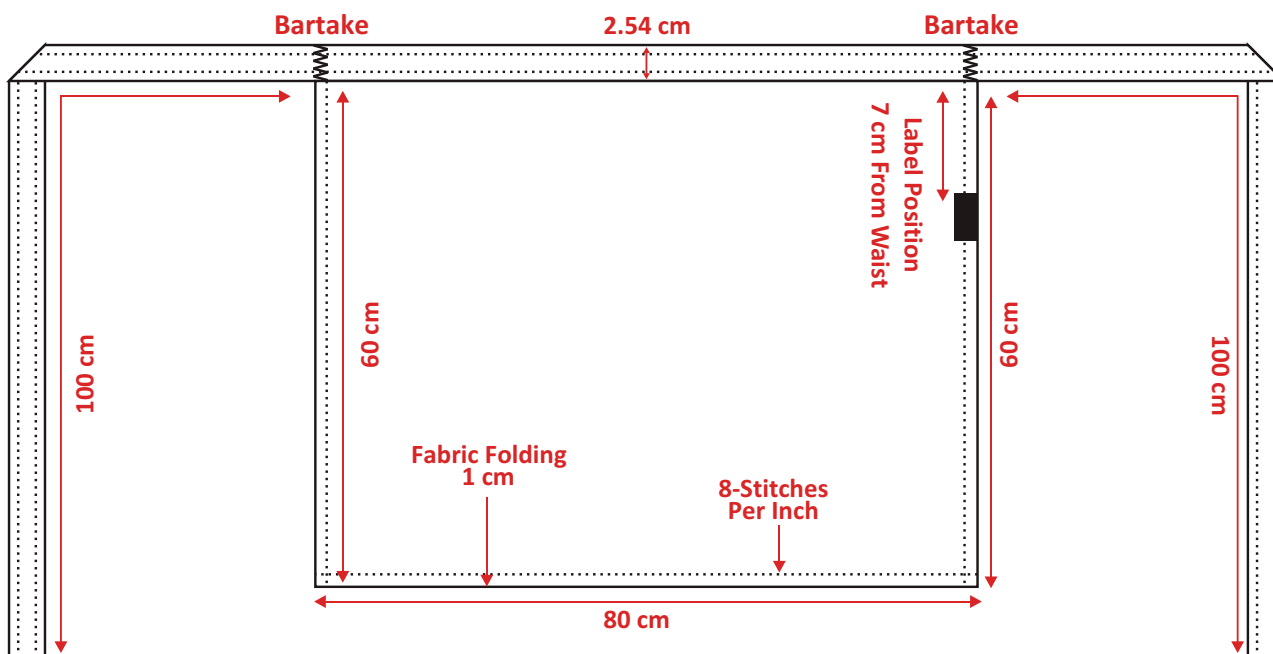

STANDARD APRON

Article No: **2000**

Size	60cm (Length) x 80cm (Width)
Fabric	240gsm, 65/35, Poly Cotton (Colored)
Fabric	220gsm, 100% Baumwolle/Cotton (White)
Care Label	Colored
Care Label	White
Carton Size	L:53 x W:37 x H:24 cm
Weight	GW: 13.00kg - NW: 12.00kg Colored
Weight	GW: 11.00kg - NW: 10.00kg (White)
Carton Packing	70 Pcs.

**MS TEXTILHANDEL E.K.
STANDARD APRON 60x80**

ARTICLE NO. 2000

DATE: March 2020

ALL MEASUREMENT IN CMS

MEASURMENT POINTS	MEASURMENT
LENGTH	60
WIDTH	80
SIDE HEM	1
UPER HEM	2,5
STRIP LENGTH	100
STRIP WIDTH	2,5