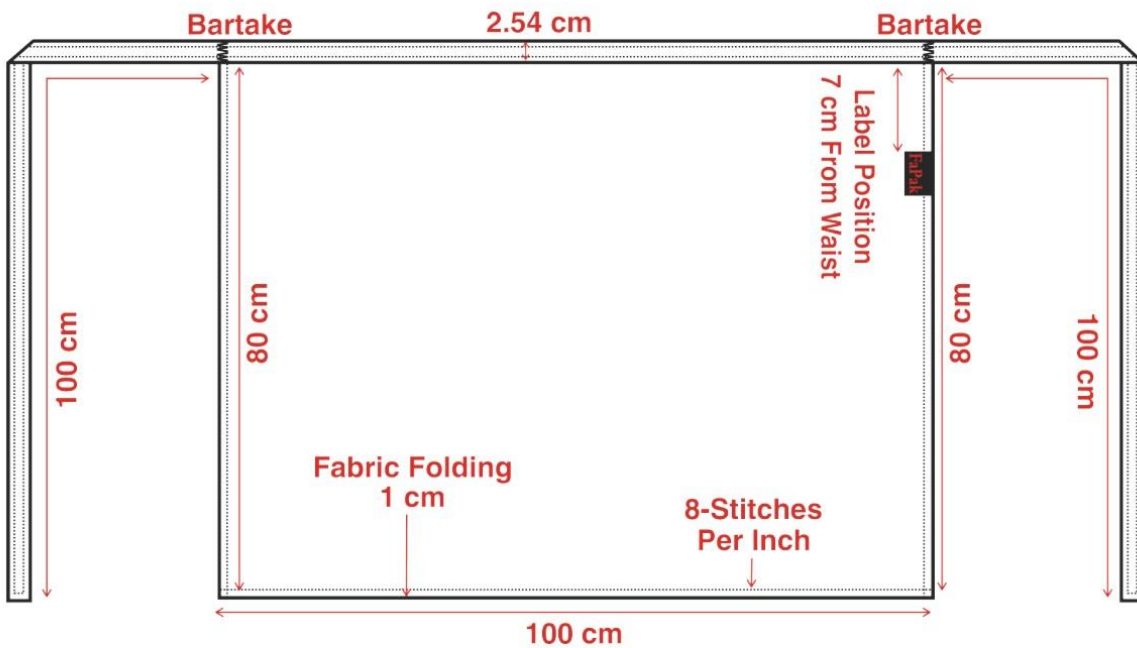

Article No: **2040**

Name: **Standard Apron**

Size	80cm (Length) x 100cm (Width)
Fabric	240gsm, 65/35, Poly Cotton (Colored)
Fabric	220gsm, 100% Cotton (White)
Care Label	White
Care Label	Colored
Carton Packing	55 Pcs.
Carton Size	L:53 x W:37 x H:24 cm
Weight	GW: 15kg - NW: 14kg Colored
Weight	GW: 14kg - NW: 13kg White

**MS TEXTILHANDEL E.K.
STANDARD APRON 80x100**

ARTICLE NO. 2040

DATE: March 2020

ALL MEASUREMENT IN CMS

MEASURMENT POINTS	MEASURMENT
LENGTH	80
WIDTH	100
SIDE HEM	1
UPER HEM	2,5
STRIP LENGTH	100
STRIP WIDTH	2,5